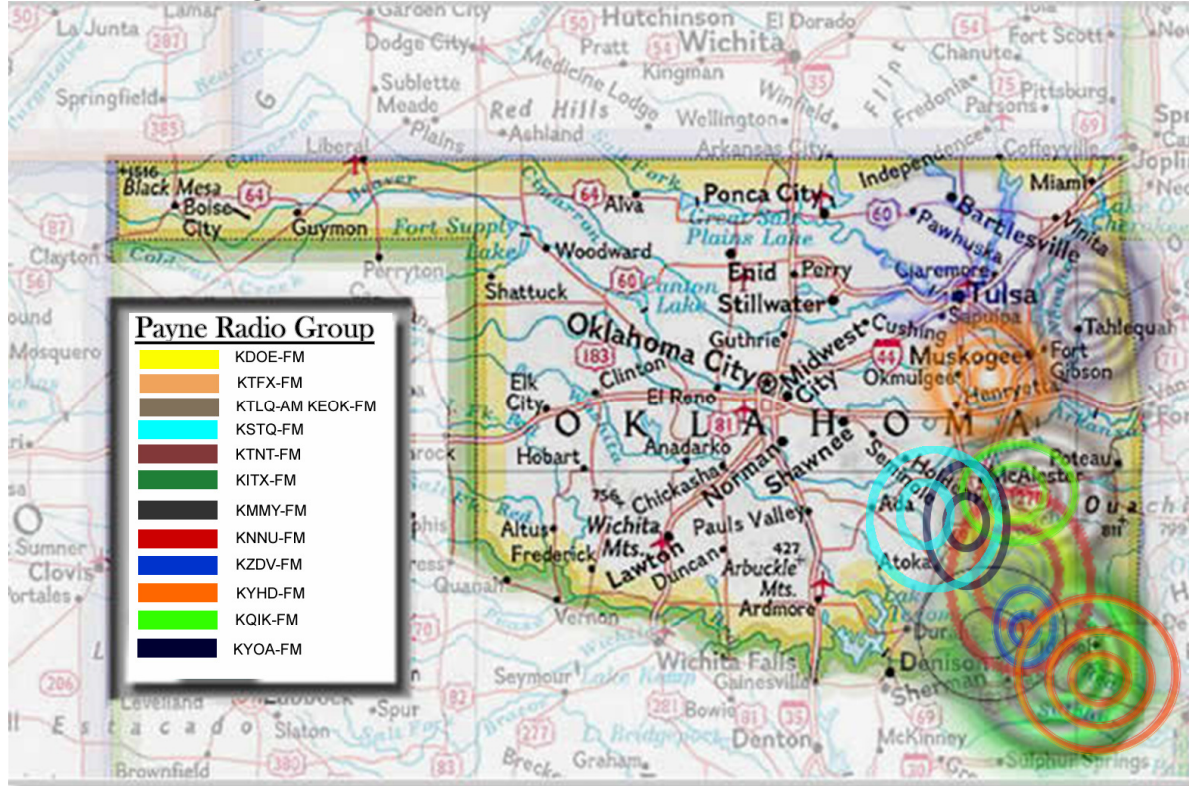

## Covering all of Eastern Oklahoma & Northeast Texas

The only mass media that covers south of Tulsa to Arkansas and down to Texas! All at a fraction of the TV budget in Tulsa and Oklahoma City! **We can have your advertisement on today...**

KITX\_HD in Hugo, OK/Paris, TX. Is the number one radio station in Northeast Texas and Southeastern Oklahoma by combining just the right elements of music, personality, and promotions. KITX-FM is home to award winning air personalities that are hip and community involved. **HD-1 HD-2 HD-3**

KTNT-FM (Blake FM) KYOA KSTQ located in Eufaula, Oklahoma/McAlester and is the primary radio station for the Lake Eufaula area. During the summer over 1 million people visit and vacation on lake Eufaula from all over Oklahoma, Texas, and Arkansas. To say that BlakeFM is busy during the summer is an understatement.

KZDV-FM 995.the Dove. The only Christian AC station serving all of Southeast Oklahoma. The top contemporary Christian artist This station serving the highest power of all. [www.995thedove.com](http://www.995thedove.com)