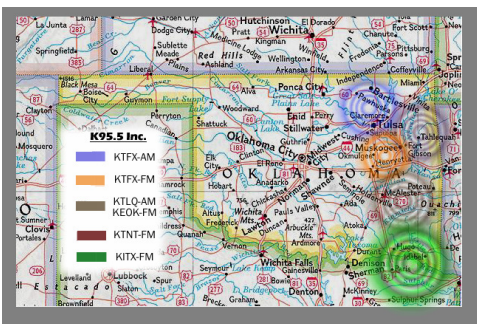

- In the 1950's the Payne family began broadcasting in Cushing Oklahoma. KWHP-AM
- In the 1960's the Payne family constructed one of the very first FM radio stations in Oklahoma. (Edmond, OK) KWHP-FM
- In the 1970's the Payne family expanded to Tulsa, OK KFOX 103.3
- In the 1990's the Payne family expanded in Eastern Oklahoma
- 2017 1st HD station (High Definition)
- Currently the Payne family owns and operates twenty-one radio frequencies in Eastern Oklahoma and Northeast Texas

In this packet, we have provided a brief description of each of these radio stations, along with their projected coverage maps.

On the back page, we have included the individual rates for each radio station, allowing you to pick and choose or purchase all of them.

All orders, copies, billing, and co-op affidavits will be handled with a single purchase, and we look forward to providing an excellent customer base for you.

On the cover, you'll find a full size approximation compilation of primary and secondary coverage areas for the Payne Radio Group.